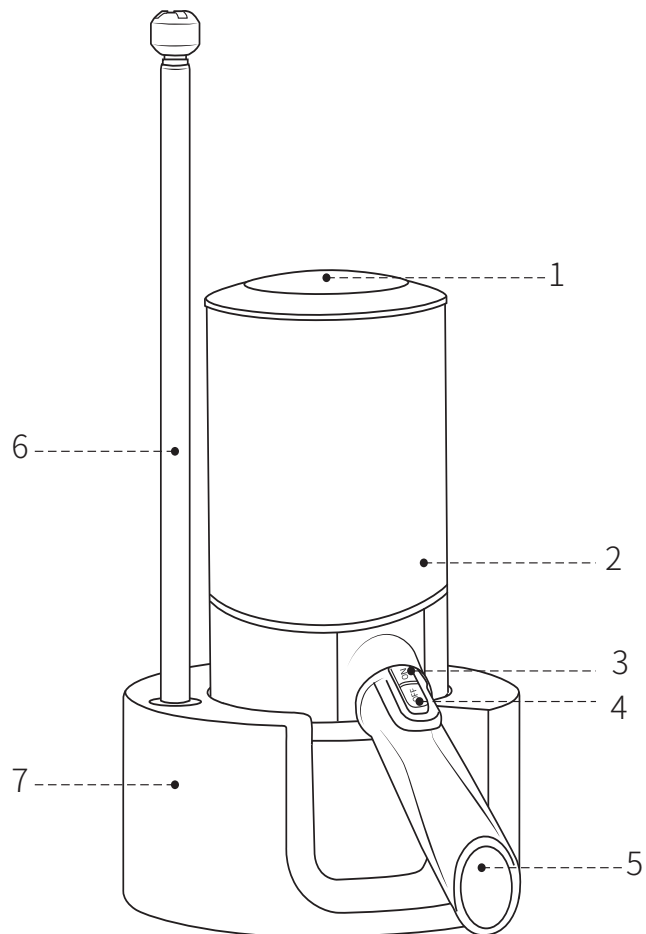

## COMPARTMENTS

Model No. MGS-KD-4

1. Dispense Button
2. Cover
3. Optional Aeration Switch
4. Aeration Inlet
5. Spout
6. Adjustable Tube
7. Display Stand

## INSTALL THE BATTERY

1. Rotate the cover clockwise to unlock position and then remove it.
2. Insert 4 AAA batteries (not included) into the compartment, ensuring the '+' and '-' symbols on the batteries align with those on the device.
3. Rotate the cover counterclockwise to secure it in place.

## INSTALL THE DEVICE AND DISPENSING

- Securely attach the tube to the base nozzle of the device.
- Adjust the tube to the desired length.
- Securely fasten the device onto the wine bottle.
- If you prefer wine aeration during dispensing, turn ON the optional aeration switch.

## **TROUBLESHOOTING TIPS**

Case 1: If dispensing fails, confirm secure attachment to the bottle and a tight seal on the tube.

Case 2: This device suits wine bottles with an outer bottleneck diameter under 1.38 inches and an inner diameter between 0.7 and 0.75 inches.