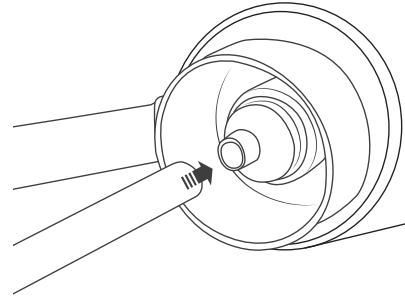

## COMPARTMENTS

Model No. MGS-KD-4

1. Dispense Button
2. Cover
3. Optional Aeration Switch
4. Aeration Inlet
5. Spout
6. Adjustable Tube
7. Display Stand

## INSTALL THE BATTERY

1. Rotate the cover clockwise to unlock position and then remove it.
2. Insert 4 AAA batteries (not included) into the compartment, ensuring the '+' and '-' symbols on the batteries align with those on the device.
3. Rotate the cover counterclockwise to secure it in place.

## INSTALL THE DEVICE AND DISPENSING

- Securely attach the tube to the base nozzle of the device.
- Adjust the tube to the desired length.
- Securely fasten the device onto the wine bottle.
- If you prefer wine aeration during dispensing, turn ON the optional aeration switch.