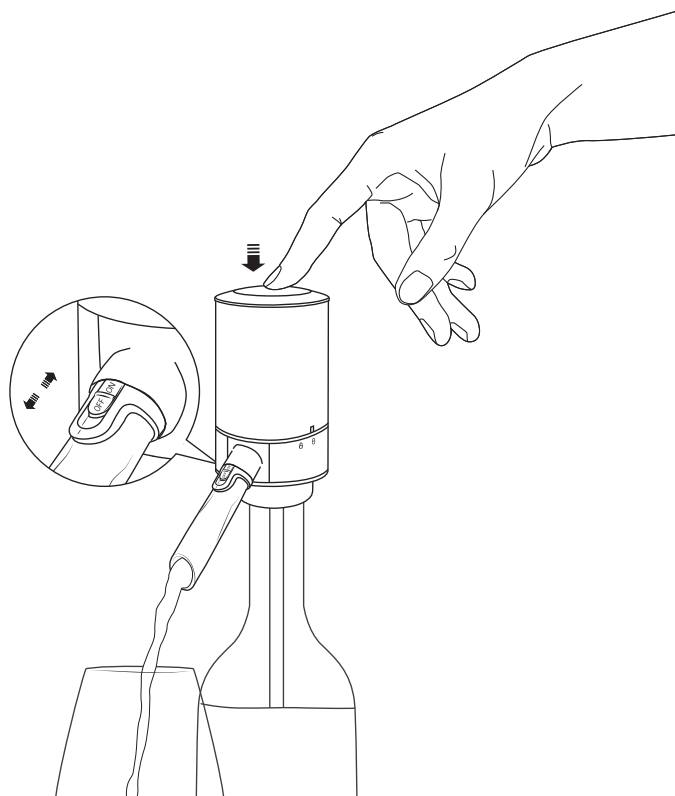

- Press and hold the button to dispense, release to stop.