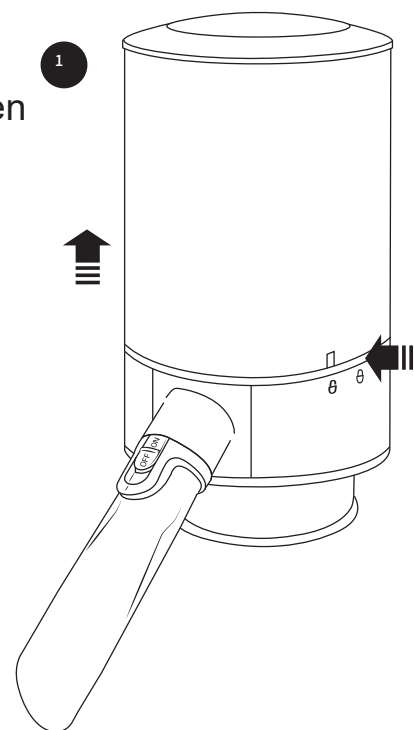

## COMPARTMENTS

Model No. MGS-KD-4

1. Dispense Button
2. Cover
3. Optional Aeration Switch
4. Aeration Inlet
5. Spout
6. Adjustable Tube
7. Display Stand

## INSTALL THE BATTERY

1. Rotate the cover clockwise to unlock position and then remove it.
2. Insert 4 AAA batteries (not included) into the compartment, ensuring the '+' and '-' symbols on the batteries align with those on the device.
3. Rotate the cover counterclockwise to secure it in place.

## INSTALL THE DEVICE AND DISPENSING

- Securely attach the tube to the base nozzle of the device.
- Adjust the tube to the desired length.
- Securely fasten the device onto the wine bottle.
- If you prefer wine aeration during dispensing, turn ON the optional aeration switch.