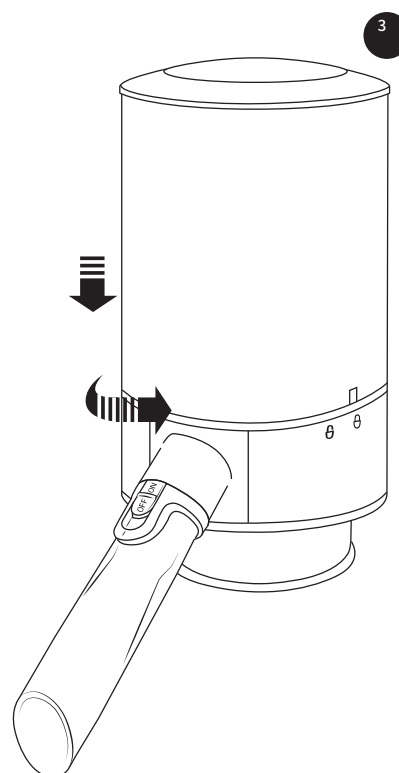

## COMPARTMENTS

Model No. MGS-KD-4

1. Dispense Button
2. Cover
3. Optional Aeration Switch
4. Aeration Inlet
5. Spout
6. Adjustable Tube
7. Display Stand

## INSTALL THE BATTERY

1. Rotate the cover clockwise to unlock position and then remove it.
2. Insert 4 AAA batteries (not included) into the compartment, ensuring the '+' and '-' symbols on the batteries align with those on the device.
3. Rotate the cover counterclockwise to secure it in place.

## INSTALL THE DEVICE AND DISPENSING

- Securely attach the tube to the base nozzle of the device.
- Adjust the tube to the desired length.
- Securely fasten the device onto the wine bottle.
- If you prefer wine aeration during dispensing, turn ON the optional aeration switch.