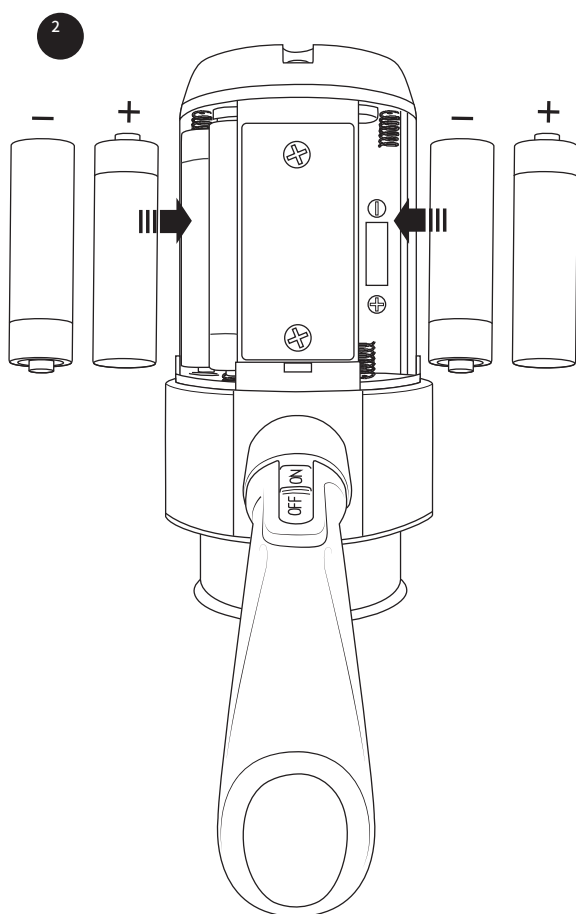

## COMPARTMENTS

Model No. MGS-KD-4

1. Dispense Button
2. Cover
3. Optional Aeration Switch
4. Aeration Inlet
5. Spout
6. Adjustable Tube
7. Display Stand

## INSTALL THE BATTERY

1. Rotate the cover clockwise to unlock position and then remove it.
2. Insert 4 AAA batteries (not included) into the compartment, ensuring the '+' and '-' symbols on the batteries align with those on the device.
3. Rotate the cover counterclockwise to secure it in place.

## INSTALL THE DEVICE AND DISPENSING

- Securely attach the tube to the base nozzle of the device.
- Adjust the tube to the desired length.
- Securely fasten the device onto the wine bottle.
- If you prefer wine aeration during dispensing, turn ON the optional aeration switch.